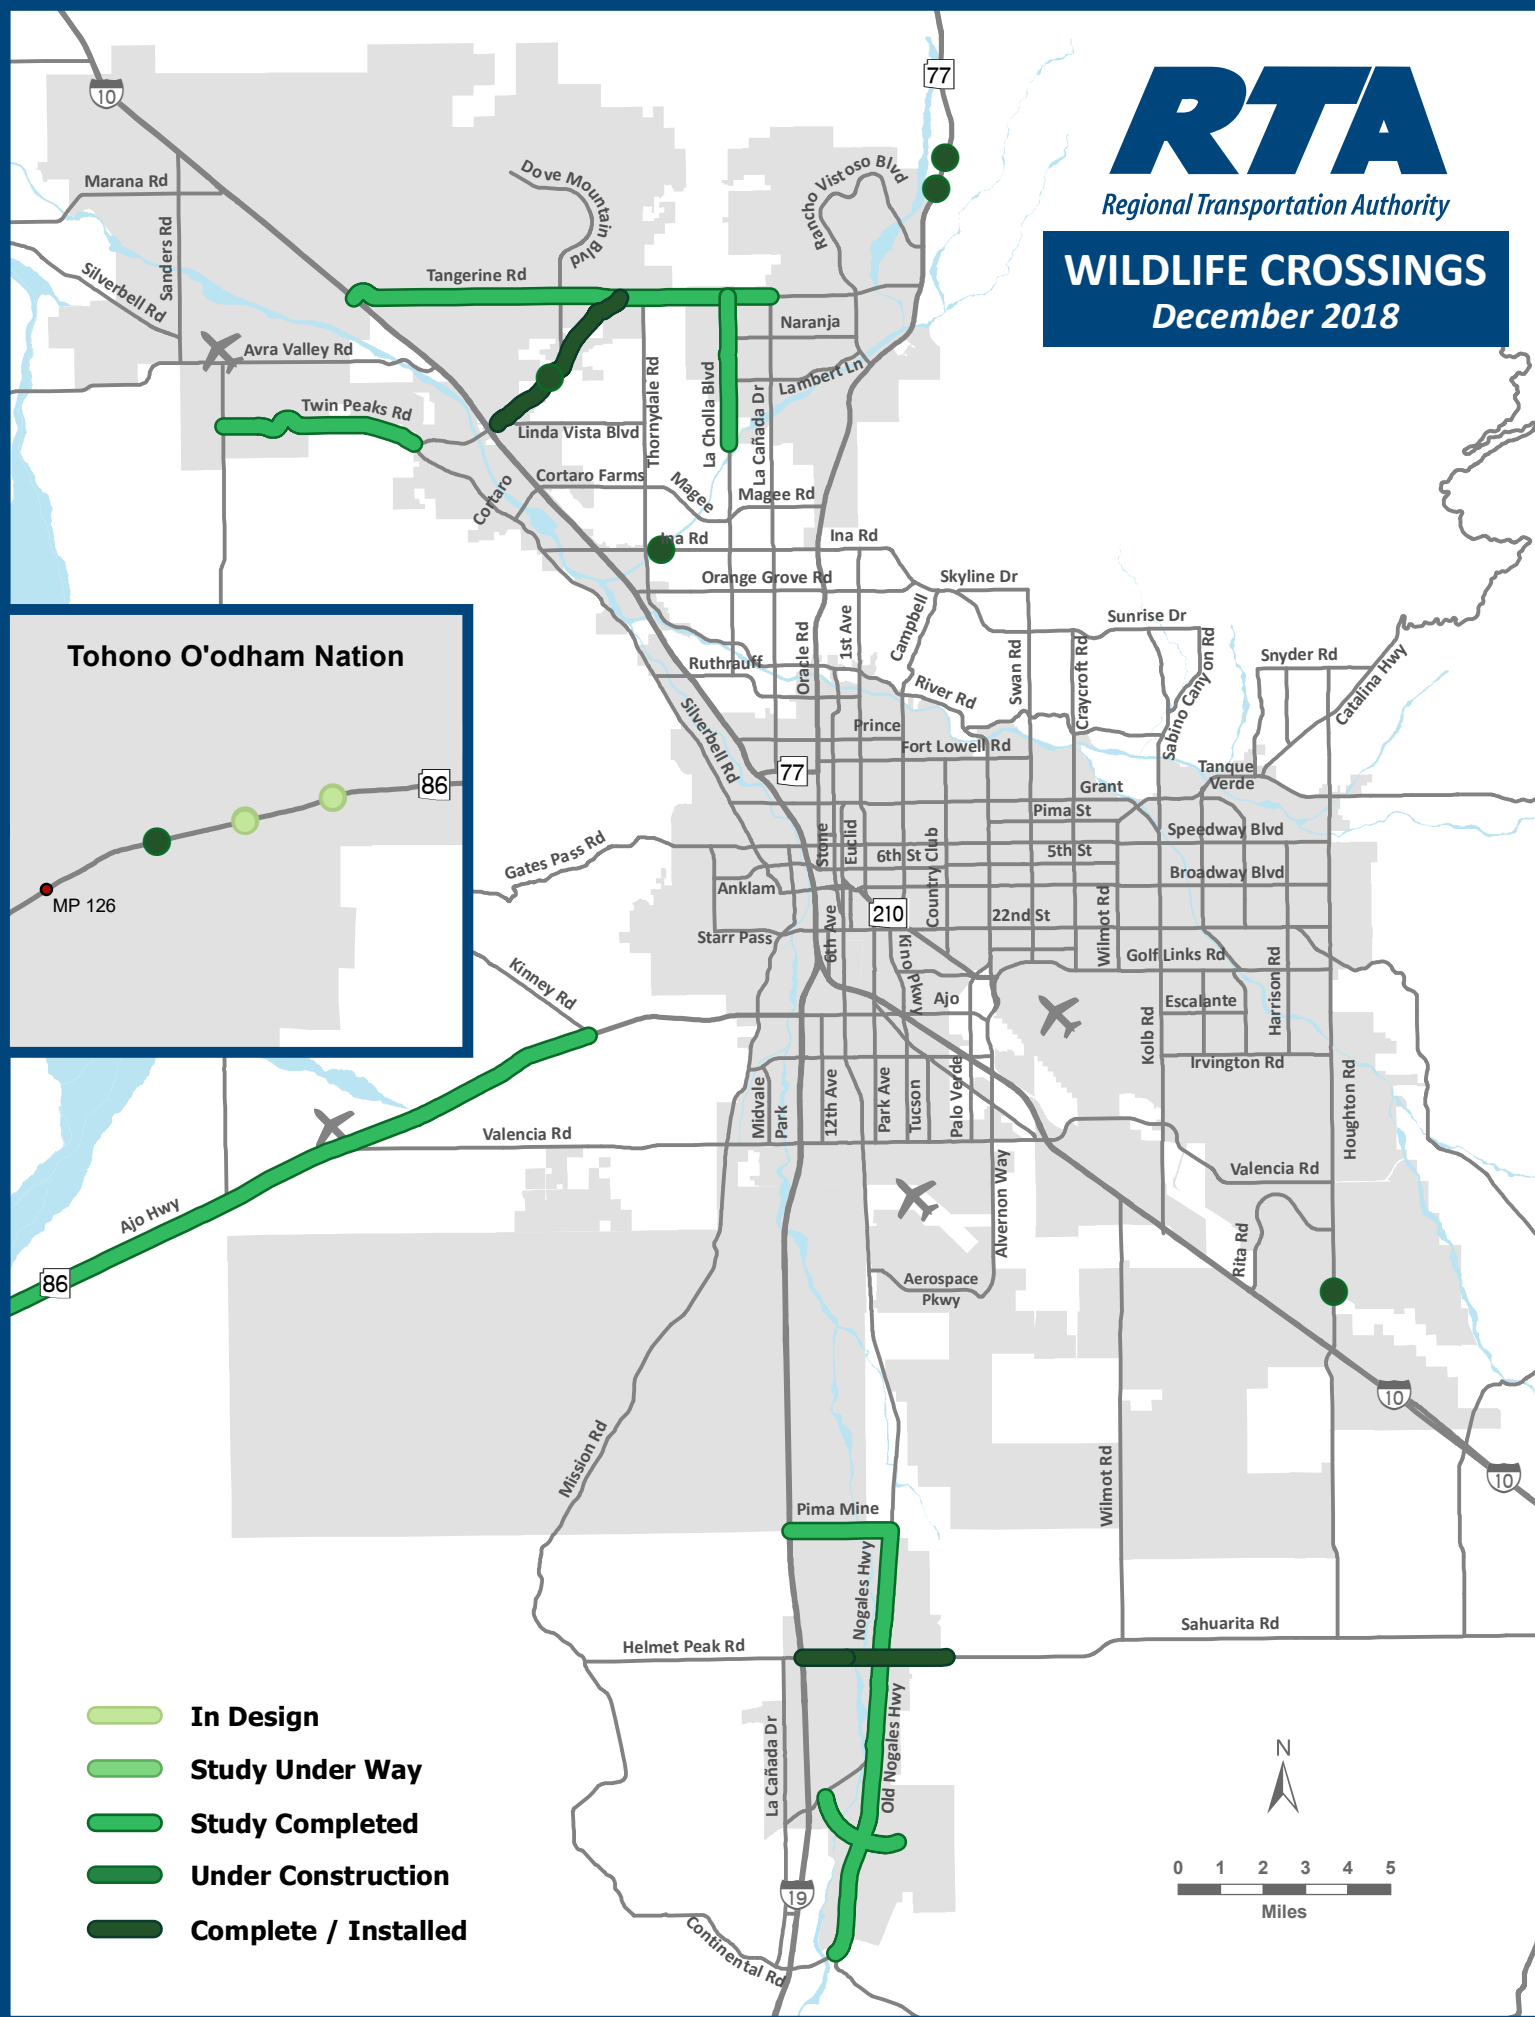

WILDLIFE CROSSINGS December 2018

Tohono O'odham Nation

MP 126

-  In Design
-  Study Under Way
-  Study Completed
-  Under Construction
-  Complete / Installed